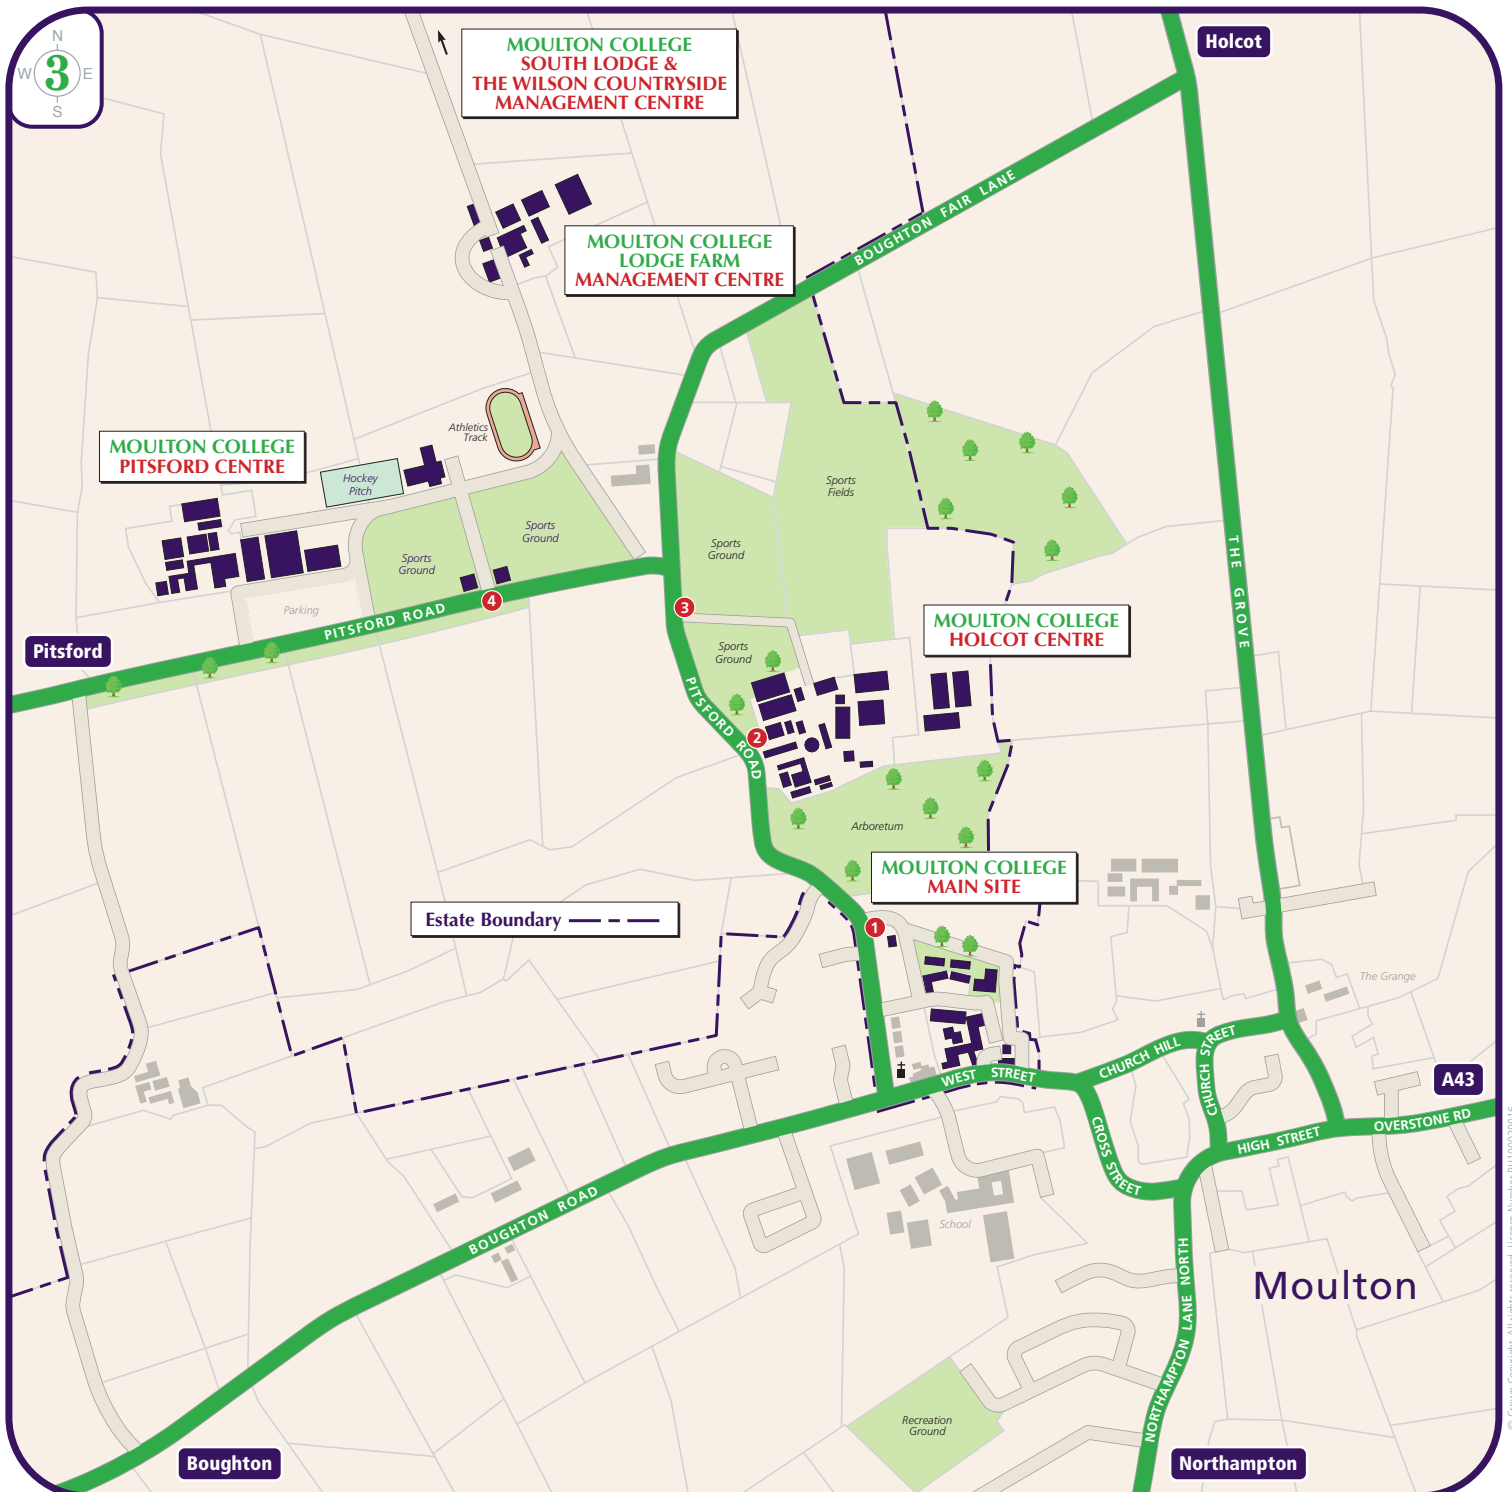

## Travelling to Moulton College

**By Air:** Heathrow (2 hours by car), Gatwick (2 1/2 hours by car) and Birmingham (1 hour by car) are within easy reach of Moulton via the UK motorway network. All airports have regular scheduled flights to all parts of the UK, Europe and International destinations.

**By Rail:** Rail users may travel to nearby Northampton Station (15 minutes by taxi), which is a main line station with regular services to London, Birmingham and elsewhere in the UK.

**By Road:** The College is situated in the village of Moulton, which is 5 miles from the centre of Northampton. Moulton can be reached either by the A43 Northampton to Kettering Road or from the A508 Northampton to Market Harborough Road. In either case, please avoid signs for Moulton Park as this is an Industrial Estate. For sat nav please use postcode NN3 7SY.

**From the South via the M1 & A43:** Exit the M1 at Junction 15 and join the A508 North. After 2 miles the A508 becomes the A45. At the third intersection leave the A45 by the slip road and join the A43 (signposted Kettering). Travel for 3 miles, straight across 2 roundabouts and at the third turn left onto Overstone Road (signposted Moulton). Continue until you see the Co-op and bear slightly left until you reach a mini-roundabout in front of the Post Office. Turn right down Stocks Hill, which leads into Cross Street, which leads into West Street. Take the first turning right into Pitsford Road and then first right again into the College.

**From the North via the A508:** Leave the A508 when signposted Pitsford and pass through the village following signs to Moulton. On leaving Pitsford follow Moulton Road, which becomes Pitsford Road, for 1.5 miles when the entrance to the Holcot Centre will be seen on your left. For the Main Site, continue for 700 metres and turn left into the College.